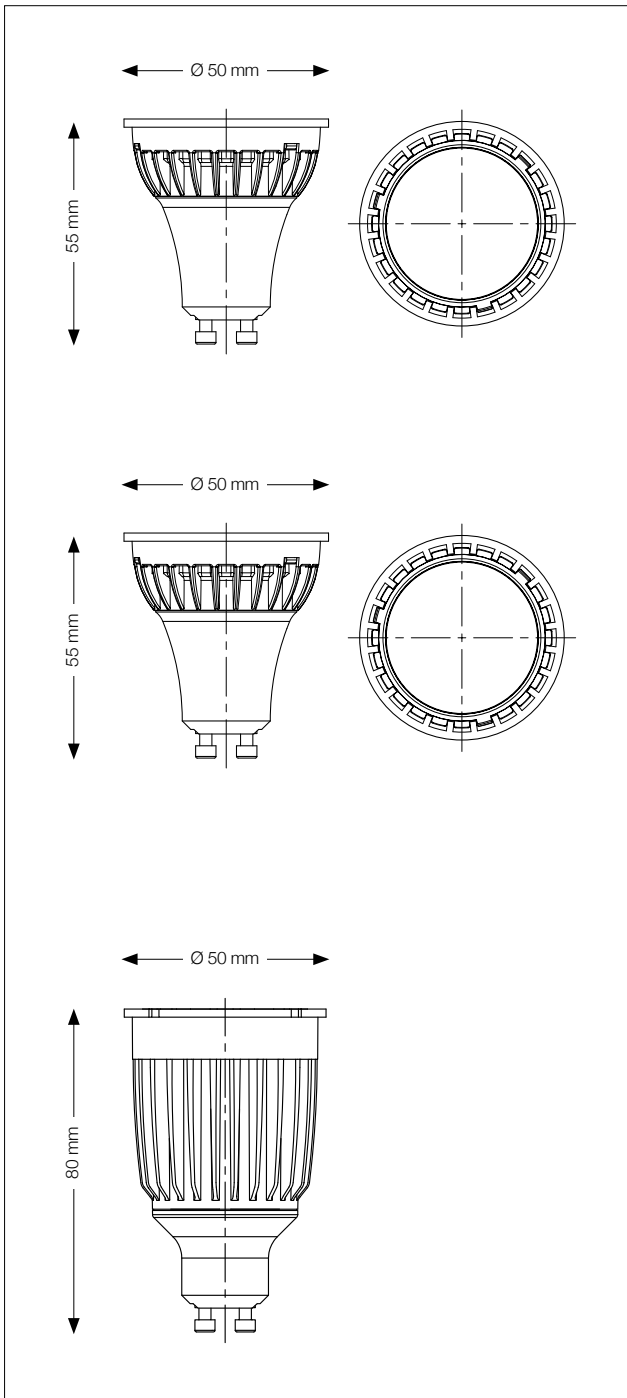

Electrical parameters

MODEL NAME		E-CORE PAR16 3,8W		
Product code	LDRC0427MU1EU / LDRC0427WU1EU	LDRC0430MU1EU / LDRC0430WU1EU	LDRC0440MU1EU / LDRC0440WU1EU	
Rated voltage (V)	220-240	220-240	220-240	
Rated wattage (W)	3.8	3.8	3.8	
Frequency (Hz)	50 / 60	50 / 60	50 / 60	
Rated input current (mA)	32	32	32	
Power factor	0.52	0.52	0.52	
Rated lifetime (h)	40,000	40,000	40,000	
Dimming*	Not dimmable	Not dimmable	Not dimmable	
MODEL NAME		E-CORE PAR16 7,1W FIT		
Product code	LDRC0627MU1EUD2 / LDRC0627WU1EUD2	LDRC0630MU1EUD2 / LDRC0630WU1EUD2	LDRC0640MU1EUD2 / LDRC0640WU1EUD2	
Rated voltage (V)	220-240	220-240	220-240	
Rated wattage (W)	7.1	7.1	7.1	
Frequency (Hz)	50 / 60	50 / 60	50 / 60	
Rated input current (mA)	48	48	48	
Power factor	0.64	0.64	0.64	
Rated lifetime (h)	40,000	40,000	40,000	
Dimming*	Yes, 10-100%	Yes, 10-100%	Yes, 10-100%	
MODEL NAME		E-CORE PAR16 9W		
Product code	LDRC0927MU1EUD2 / LDRC0927WU1EUD2	LDRC0930MU1EUD2 / LDRC0930WU1EUD2	LDRC0940MU1EUD2 / LDRC0940WU1EUD2	
Rated voltage (V)	220-240	220-240	220-240	
Rated wattage (W)	9	9	9	
Frequency (Hz)	50 / 60	50 / 60	50 / 60	
Rated input current (mA)	46	46	46	
Power factor	0.85	0.85	0.85	
Rated lifetime (h)	40,000	40,000	40,000	
Dimming*	Yes, 10-100%	Yes, 10-100%	Yes, 10-100%	

Mechanical parameters

MODEL NAME		E-CORE PAR16 3,8W		
Product code	LDRC0427MU1EU / LDRC0427WU1EU	LDRC0430MU1EU / LDRC0430WU1EU	LDRC0440MU1EU / LDRC0440WU1EU	
Overall length (mm)	55	55	55	
Diameter (mm)	50	50	50	
Net weight (g)	45	45	45	
Cap	GU10	GU10	GU10	
MODEL NAME		E-CORE PAR16 7,1W FIT		
Product code	LDRC0627MU1EUD2 / LDRC0627WU1EUD2	LDRC0630MU1EUD2 / LDRC0630WU1EUD2	LDRC0640MU1EUD2 / LDRC0640WU1EUD2	
Overall length (mm)	55	55	55	
Diameter (mm)	50	50	50	
Net weight (g)	70	70	70	
Cap	GU10	GU10	GU10	
MODEL NAME		E-CORE PAR16 9W		
Product code	LDRC0927MU1EUD2 / LDRC0927WU1EUD2	LDRC0930MU1EUD2 / LDRC0930WU1EUD2	LDRC0940MU1EUD2 / LDRC0940WU1EUD2	
Overall length (mm)	80	80	80	
Diameter (mm)	50	50	50	
Net weight (g)	140	140	140	
Cap	GU10	GU10	GU10	

* Dimmable on suitable dimmers.

Drawings

According to
ErP 1194/2012