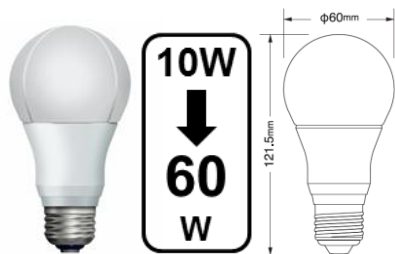

## Specifications

**A60 E27 10W 2700K ~60W**

**TOSHIBA**  
Leading Innovation >>>

Product description	LED LAMP E-CORE
Model name	LDAC1027WE7EU
Product Code	218-50578
EAN code	4974550445863
ITF code (10-lamp carton)	14974550445860

### ■ Features

Rated Voltage ( V )	230V AC
Rated Wattage ( W )	10
Frequency ( Hz )	50 / 60
Rated Input Current ( mA )	75
Power Factor	0.58
Luminous Flux ( lm )	806
Colour Description	Warm White
Colour Temperature ( K )	2700
Colour Rendering Index (Ra)	80
Beam Angle	240°
Luminous Intensity (cd)	-
Lamp Efficacy ( lm / W )	80,6
Rated Lamp Lifetime ( h )	20 000
Dimming	No
Overall Length ( mm )	121.5
Diameter ( mm )	60
Net Weight ( g )	160
Operating temperature	+ 5°C / + 40°C
Cap	E27

### ■ Features

Rated Voltage ( V )	230V AC
Rated Wattage ( W )	10
Frequency ( Hz )	50 / 60
Rated Input Current ( mA )	75
Power Factor	0.58
Luminous Flux ( lm )	806
Colour Description	Neutral White
Colour Temperature ( K )	4000
Colour Rendering Index (Ra)	80
Beam Angle	240°
Luminous Intensity ( cd )	-
Lamp Efficacy ( lm / W )	80,6
Rated Lamp Lifetime ( h )	20 000
Dimming	No
Overall Length ( mm )	121.5
Diameter ( mm )	60
Net Weight ( g )	160
Operating temperature	+ 5°C / + 40°C
Cap	E27