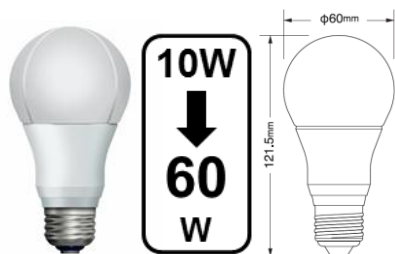

Specifications

A60 E27 10W 4000K ~60W

TOSHIBA
Leading Innovation >>>

Product description	LED LAMP E-CORE
Model name	LDAC1040WE7EU
Product Code	218-50579
EAN code	4974550445870
ITF code (10-lamp carton)	14974550445877

■ Product Advantages

- Best-in-class efficiency
- Wide Light Distribution
- Retrofit appearance

■ Features

Rated Voltage (V)	230V AC
Rated Wattage (W)	10
Frequency (Hz)	50 / 60
Rated Input Current (mA)	75
Power Factor	0.58
Luminous Flux (lm)	806
Colour Description	Neutral White
Colour Temperature (K)	4000
Colour Rendering Index (Ra)	80
Beam Angle	240°
Luminous Intensity (cd)	-
Lamp Efficacy (lm / W)	80,6
Rated Lamp Lifetime (h)	20 000
Dimming	No
Overall Length (mm)	121.5
Diameter (mm)	60
Net Weight (g)	160
Operating temperature	+ 5°C / + 40°C
Cap	E27

■ Packaging Details

Packaging Type(Std.Pkg.Q'ty)	Dimensions (mm)	Gross Weight (g)	EAN / ITF CODE
Gift Box (1pce)	70 * 70 * 140	175	4974550445870
Carton (10pcs)	362*150*145		14974550445877

<http://www.toshiba.eu/newlighting>